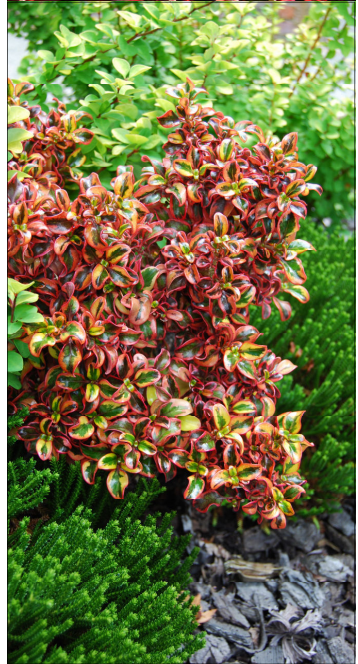

Coprosma 'Inferno'

A stunning **new** Coprosma which has brilliant foliage colours throughout the year! During the summer the leaves are bright shades of orange, yellow and lime green then as soon as the weather cools down the foliage turns brilliant flaming red.

Description

Coprosma are amongst the most well known of garden shrubs. They are hardy and long lasting. Growth is compact and the foliage is glossy and colourful. These Coprosma have been bred for the unique feature where the foliage changes colour as the seasons change, the cooler the weather gets, the darker the foliage gets. By mid winter the whole shrub will turn 'inferno red'. Plant amongst green shrubs in your garden for a splash of bright colour.

Growing Situation and Care Notes

A very hardy shrub which will tolerate most situations in the garden providing they have adequate drainage. They will tolerate some degree of frost but will need protection if the weather is severe. 'Inferno' will naturally stay compact but can be trimmed to shape as required.

Plant Dimensions

Approximate Height to 1.5m Width to 1.5m

Plant:

Full sun to partial shade

Where to Buy:

Contact your local garden centre.

Website for further information www.growingspectrum.co.nz

Coprosma 'Inferno' is PVR protected. SHM253. Unauthorized propagation is prohibited.

Note; This plant is grown exclusively By Growing Spectrum Ltd and is available through garden centres nationwide.

Print this information sheet and take to your local Garden Centre to assist location of new plants

Buy and Win!

Have you purchased this plant from your garden centre as a result of our email?

We want to hear from you!! Simply tell us where you purchased and the date below with your details and be **In to Win** a collection of 10 ornamental shrubs ! Offer applies to purchases on or before 31st May 2010

(Winner may be requested to prove purchase so please keep your receipt!)

Garden Centre Name _____ Purchased _____

Your Name _____ Phone No _____

Address _____ Email _____

Post to: Growing Spectrum Ltd PO Box 29 Kihikihi 3841 Waikato